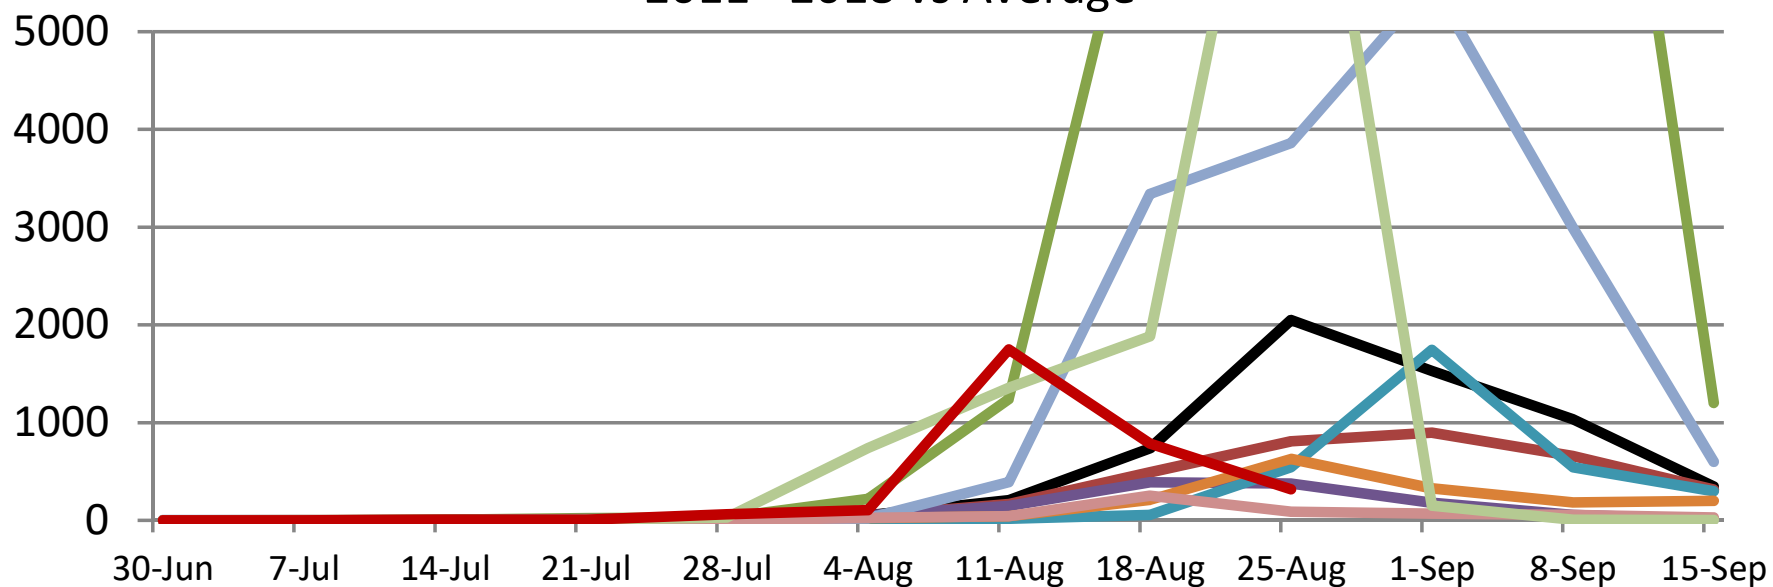

Green Peach Aphids 2011 - 2018 vs Average

AVG
 AVG w/o 2011
 2011
 2012
 2013

2014
 2015
 2016
 2017
 2018