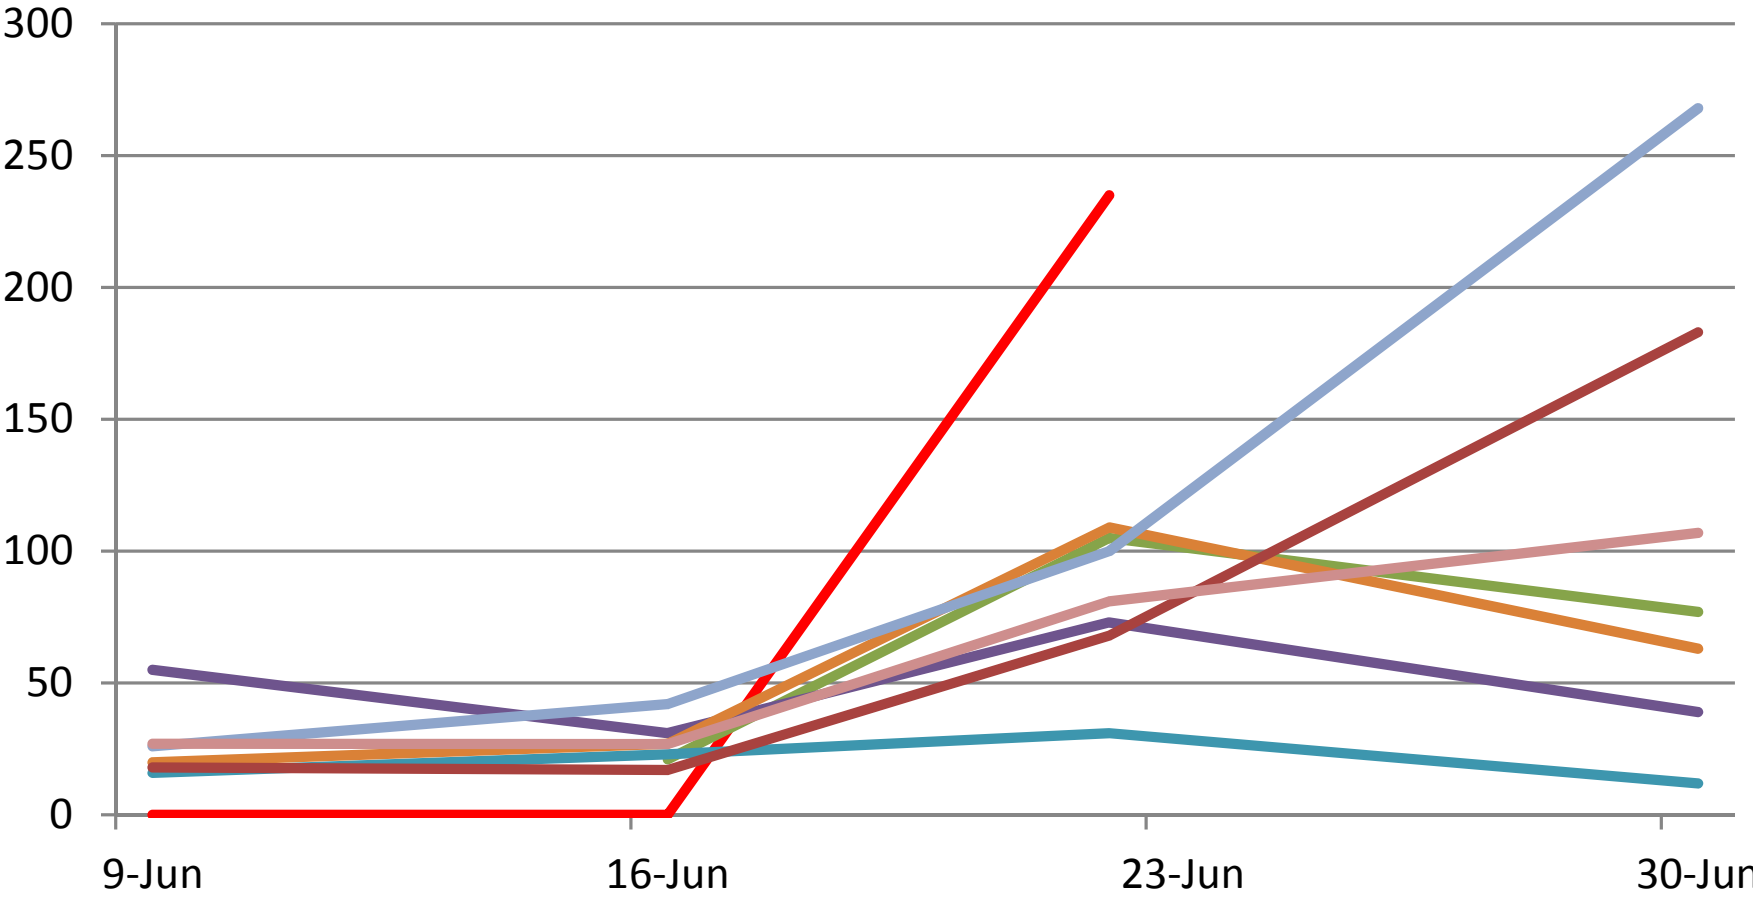

Early season Miscellaneous Aphids  
1996 - 2001 vs Average with 2014

2014 1996 1997 1998  
1999 2000 2001 Average