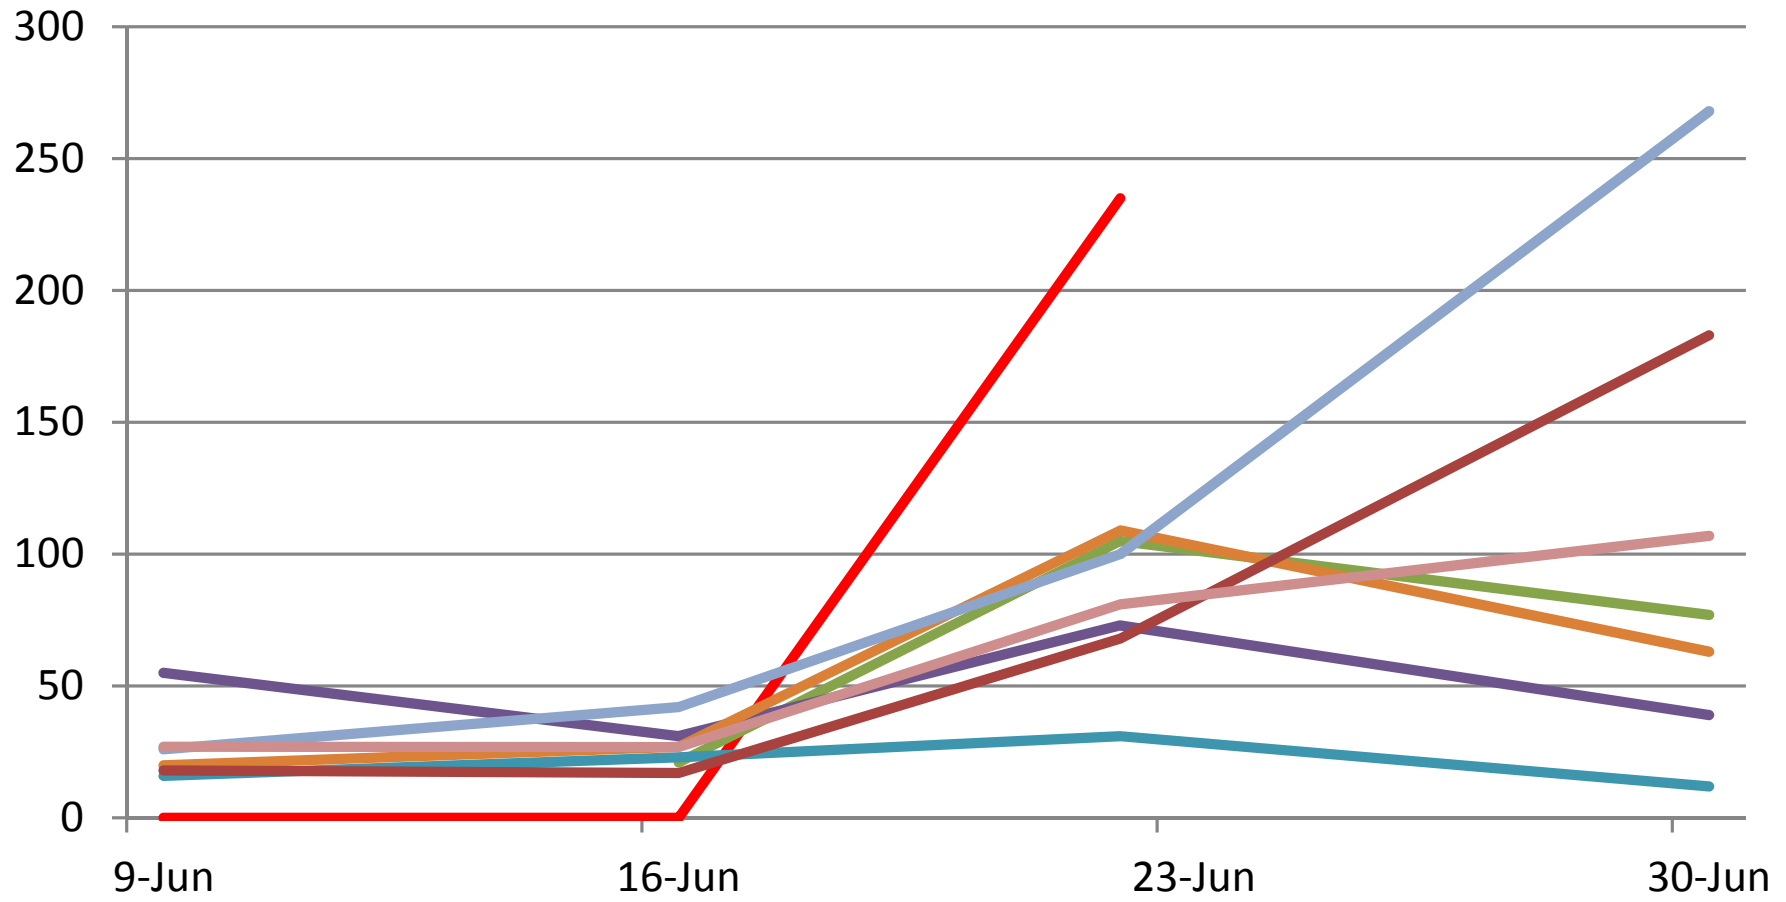

Early season Miscellaneous Aphids
1996 - 2001 vs Average with 2014

2014 1996 1997 1998
1999 2000 2001 Average